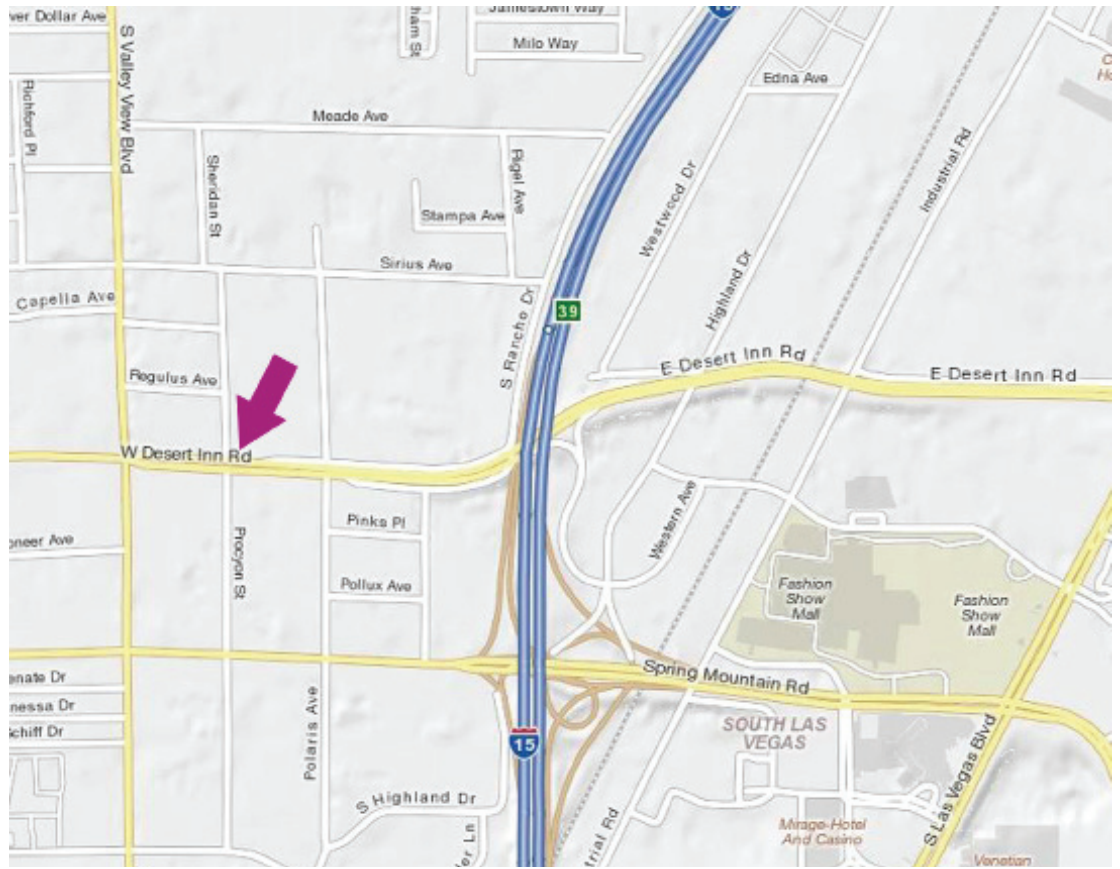

## Dress for Success Southern Nevada

3400 West Desert Inn Suite  
25, 26, & 29  
Las Vegas, NV 89102

On the **NE corner** of  
**Desert Inn and Procyon**

Front doors:  
**Suite 25 and 26**  
(front of building)

Warehouse entrance  
for donations:  
**Suite 29**  
(back of building)

### From Bus Stop on Valley View @ Desert Inn (North)

Walk South on Valley View towards Desert Inn. Turn **LEFT** on Desert Inn. Parking lot will be on left just across Procyon.

### From Bus Stop on Desert Inn @ Valley View (East)

Walk West on Desert Inn towards Valley View. Turn **RIGHT** on Valley View to cross Desert Inn, and turn **RIGHT** onto Desert Inn again. Parking lot will be on left just across Procyon.