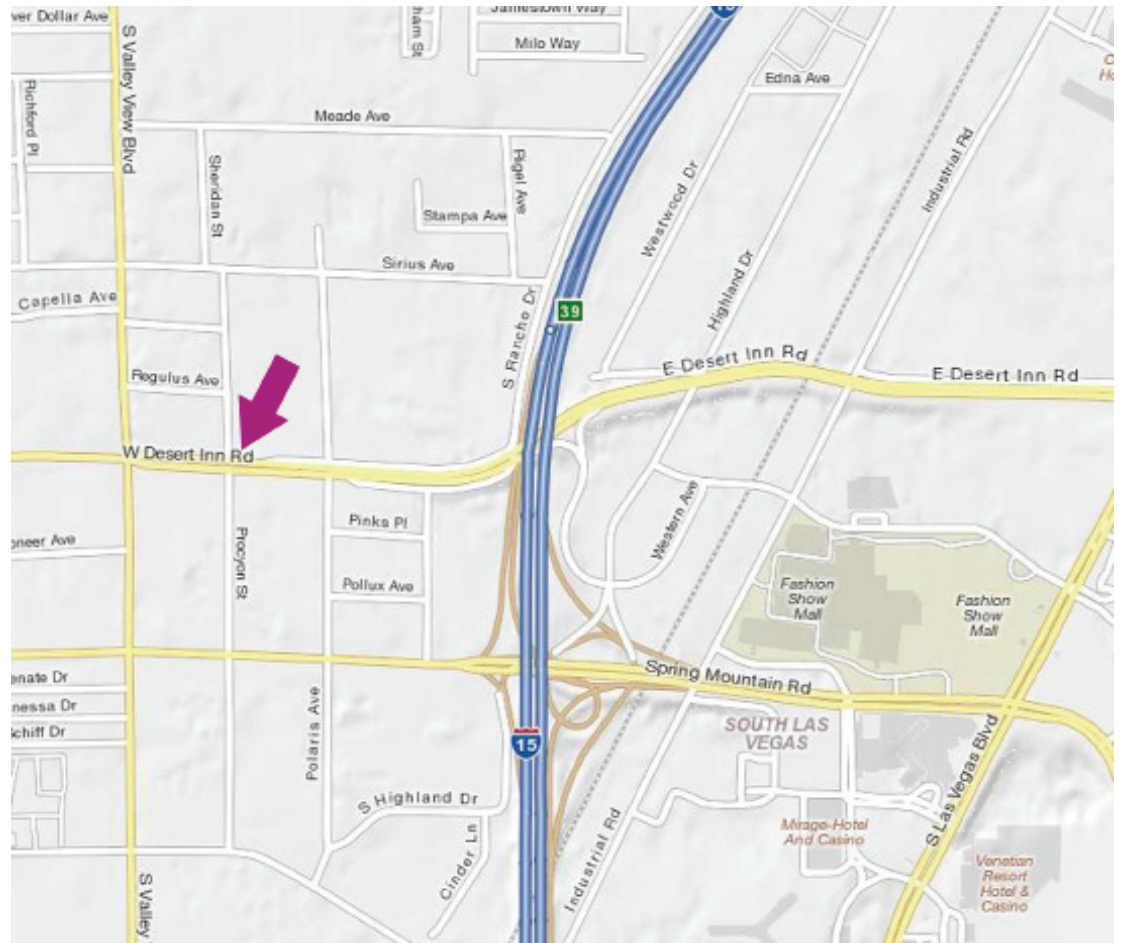

## Dress for Success Southern Nevada

3400 West Desert Inn Suite  
25, 26, & 29  
Las Vegas, NV 89102

On the **NE corner** of  
**Desert Inn and Procyon**

Front doors:  
**Suite 25 and 26**  
(front of building)

### From Henderson/Southeast

Take the 215 beltway West. Merge onto I -15 North (exit 12a) towards Las Vegas. Exit Spring Mountain Rd (exit 39) and follow signs for Spring Mountain Rd West. At light, merge onto West Spring Mountain Rd. Turn RIGHT onto Valley View. Turn RIGHT onto Desert Inn Rd. and keep Right, do not get on overpass. At DEAD END make a U-turn to go under overpass and get back on DI going West. Arrive at 3400 West Desert Inn. Front parking lot is on Right just past Polaris Ave. For warehouse, turn RIGHT on Procyon and take 1st entrance on Right.

### From the West/Northwest

Take the 95 South. Take exit 76B toward Los Angeles/I -15 South. Merge onto I -15 South. Exit Spring Mountain Rd (exit 39) and follow signs for Spring Mountain Rd West and merge onto West Spring Mountain Rd. Turn RIGHT onto Valley View. Turn RIGHT onto Desert Inn Rd. and keep Right, do not get on overpass. At DEAD END make a U-turn to go under overpass and get back on DI going West. Arrive at 3400 West Desert Inn. Front parking lot is on Right just past Polaris Ave. For warehouse, turn RIGHT on Procyon and take 1st entrance on Right.

### From the West/Southwest

Take the I-15 North. Exit onto Spring Mountain Rd (exit 39) and follow signs for Spring Mountain Rd West. At light, merge onto West Spring Mountain Rd. Turn RIGHT onto Valley View. Turn RIGHT onto Desert Inn Rd. and keep Right, do not get on overpass. At DEAD END make a U-turn to go under overpass and get back on DI going West. Arrive at 3400 West Desert Inn. Front parking lot is on Right just past Polaris Ave. For warehouse, turn RIGHT on Procyon and take 1st entrance on Right.